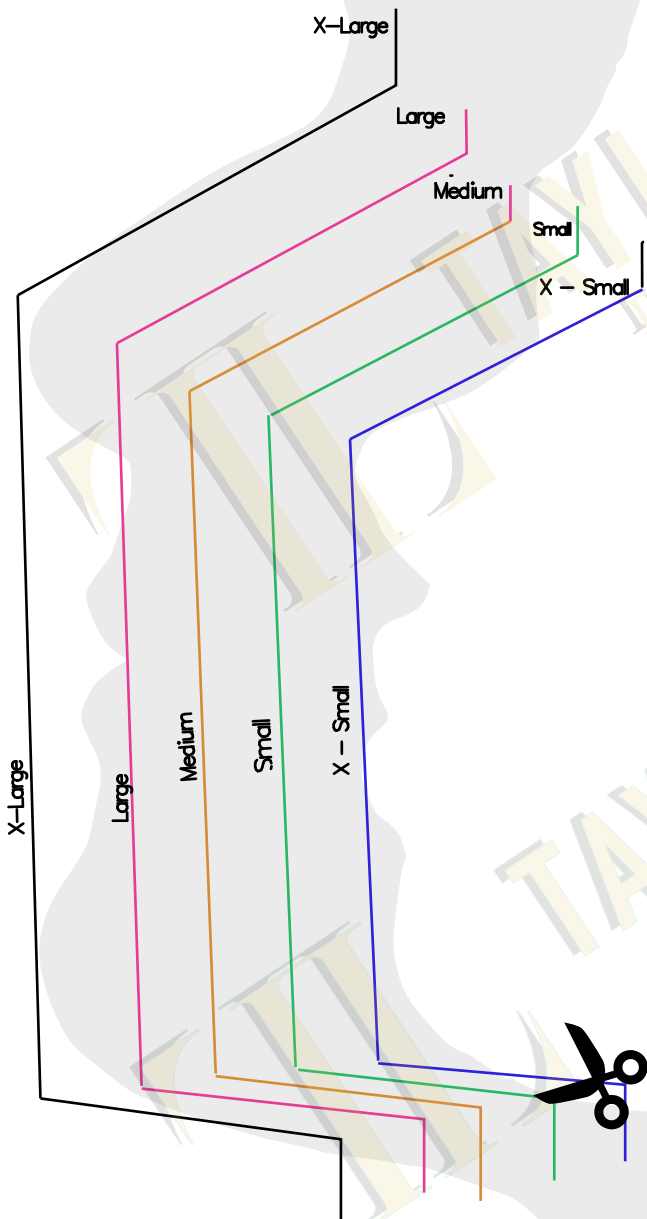

Face Mask Measuring Chart

1. Print
2. Cut along the lines of smallest size
3. Match the top corner to the tip of your nose and the Bottom to your Chin
4. Test the measurement against your face working your way up, until you find the one which most closely matches your face

DO NOT SCALE TO FIT PAGE
PRINT ACTUAL SIZE

This Square should
be the size of a dollar bill