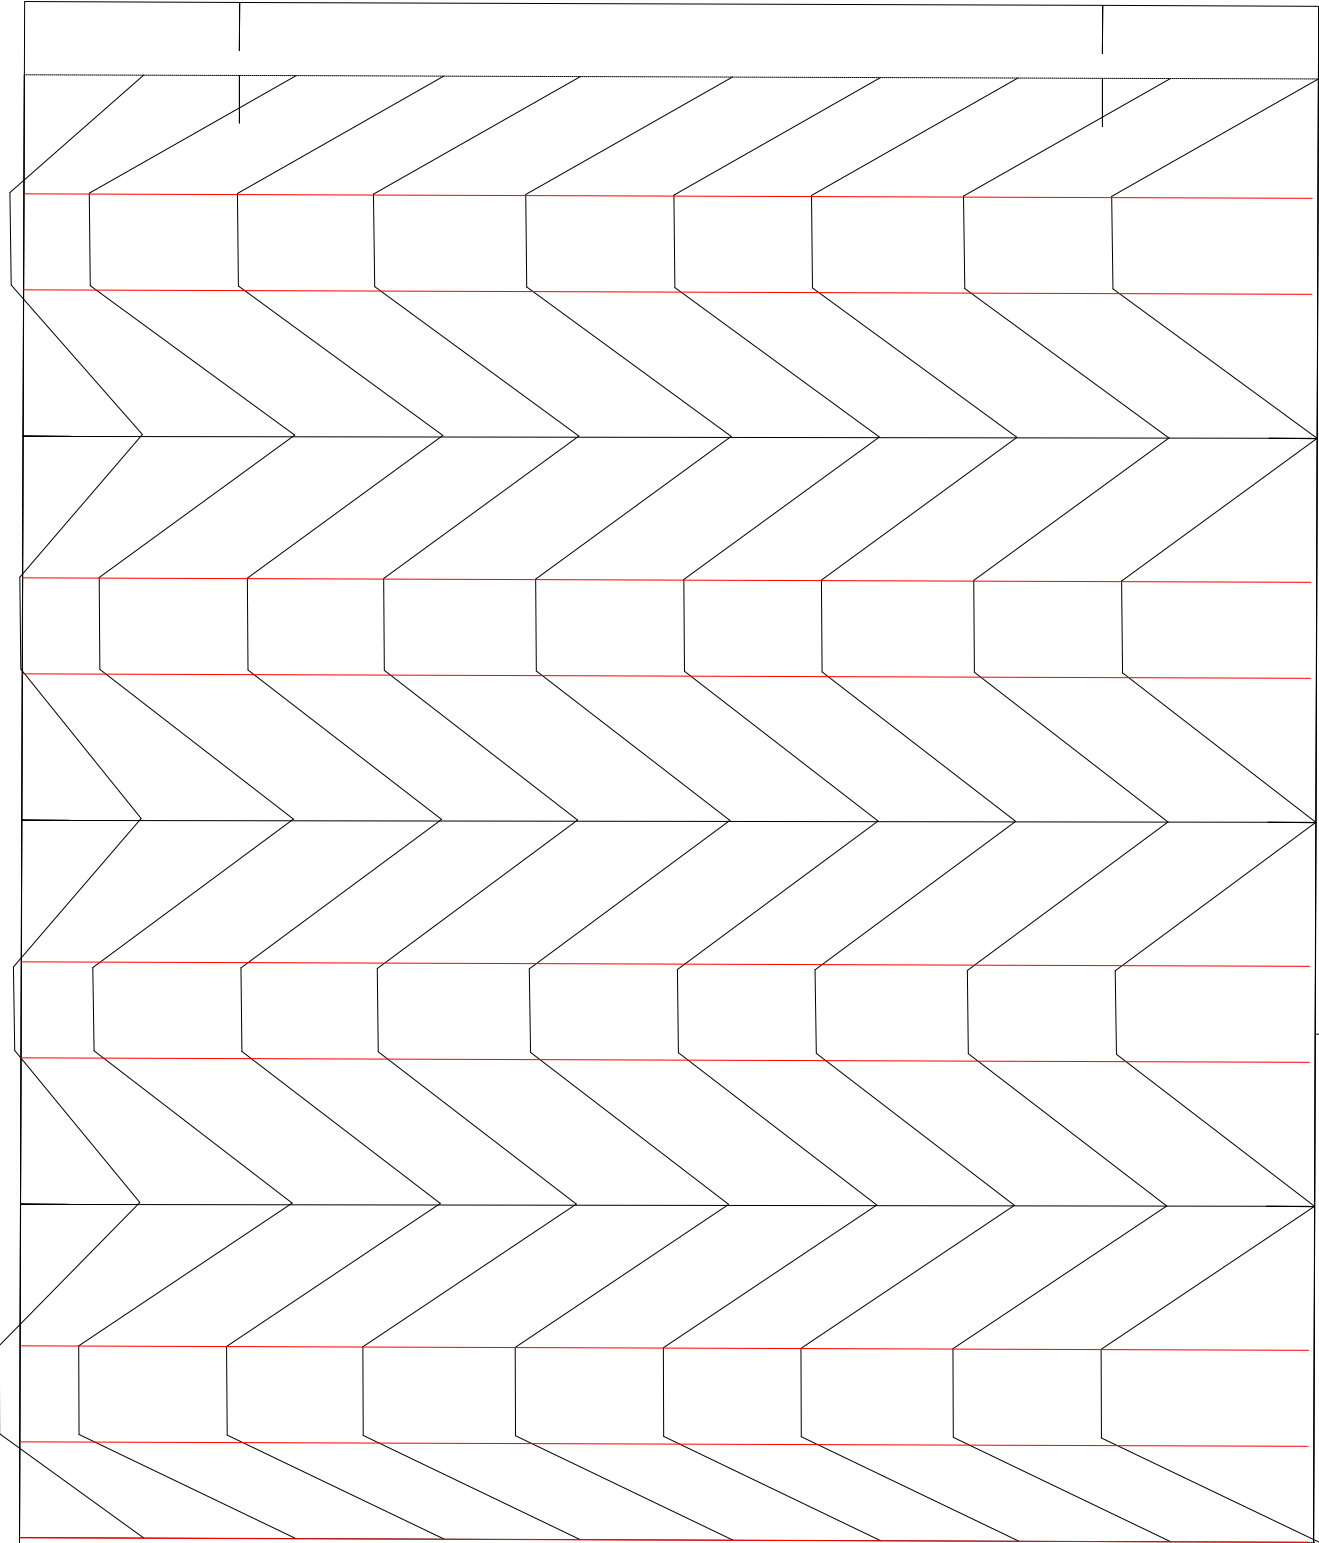

Elastic Length is 20 inches

Each Notch is the folds peak

Fold Here

Double Layered Mask

DO NOT SCALE TO FIT PAGE

2" X 2"

Double Layered Mask  
Edge Finish  
Cut 2